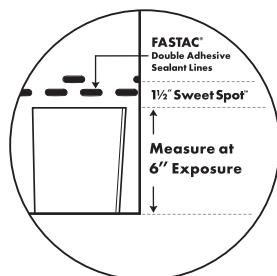

Bigger, Faster, Better

A bigger shingle means better protection, faster installation, and stunning curb appeal.

The high performance shingle design in HP42® shingles provides more coverage due to a wider and taller format, displaying a greater exposure of our designer shingles.

Pinnacle® shingles with HP42® technology feature the Sweet Spot™ nailing area and double FASTAC® sealant line, ensuring your shingles will stay put for a more secure seal and enhanced wind protection up to 130 mph.