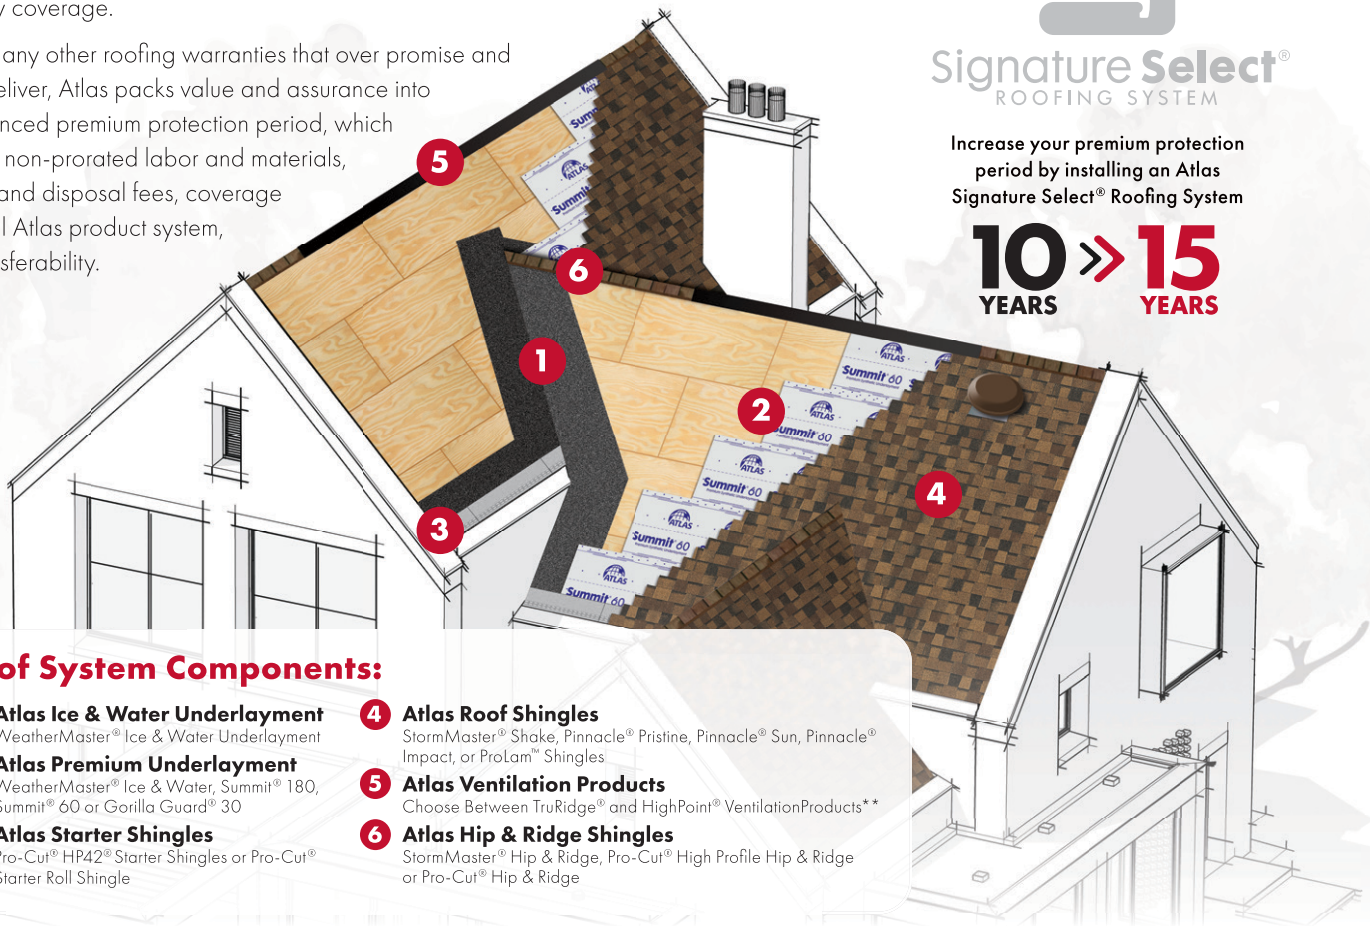

Pinnacle® Pristine

High Performance Meets Lasting Beauty

Atlas Pinnacle® Pristine architectural shingles offer stunning color that lasts. With protection against damaging high winds and black streaks caused by algae, you're investing in a roofing system that has lasting curb appeal, and the peace of mind that comes with it.

Colors	Limited Warranty**	Algae Resistance*	Signature Select Eligible¹
16	Lifetime	Scotchgard™ Protector	Yes

Demand Peak Coverage

When you install an Atlas Signature Select® Roofing System¹, all the components are designed for and backed by the industry's best warranty coverage.

Unlike many other roofing warranties that over promise and under deliver, Atlas packs value and assurance into an enhanced premium protection period, which includes non-prorated labor and materials, tear-off and disposal fees, coverage of the full Atlas product system, and transferability.

Signature Select®
ROOFING SYSTEM

Increase your premium protection period by installing an Atlas Signature Select® Roofing System

10 >> **15**
YEARS YEARS

Roof System Components:

- **1 Atlas Ice & Water Underlayment**
  WeatherMaster® Ice & Water Underlayment
- **2 Atlas Premium Underlayment**
  WeatherMaster® Ice & Water, Summit® 180, Summit® 60 or Gorilla Guard® 30
- **3 Atlas Starter Shingles**
  Pro-Cut® HP42® Starter Shingles or Pro-Cut® Starter Roll Shingle
- **4 Atlas Roof Shingles**
  StormMaster® Shake, Pinnacle® Pristine, Pinnacle® Sun, Pinnacle® Impact, or ProLam™ Shingles
- **5 Atlas Ventilation Products**
  Choose Between TruRidge® and HighPoint® Ventilation Products**
- **6 Atlas Hip & Ridge Shingles**
  StormMaster® Hip & Ridge, Pro-Cut® High Profile Hip & Ridge or Pro-Cut® Hip & Ridge

Choose The Atlas Shingle That's Right For You!