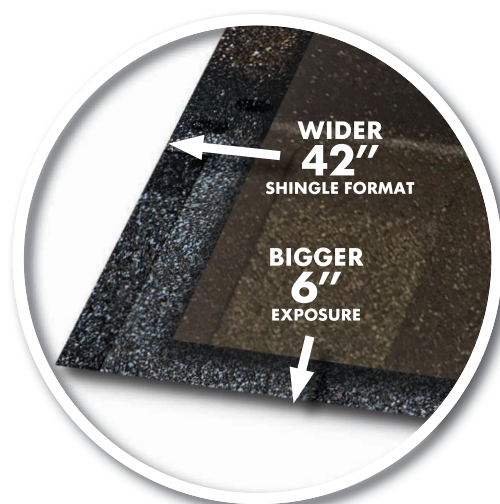

Bigger, Faster, Better

A bigger shingle means better protection, faster installation, and stunning curb appeal.

The high performance shingle design in HP42® shingles provides more coverage due to a wider and taller format, displaying a greater exposure of our designer shingles.

Pinnacle® shingles with HP42® technology feature the Sweet Spot™ nailing area and double FASTAC® sealant line, ensuring your shingles will stay put for a more secure seal and enhanced wind protection up to 130 mph.